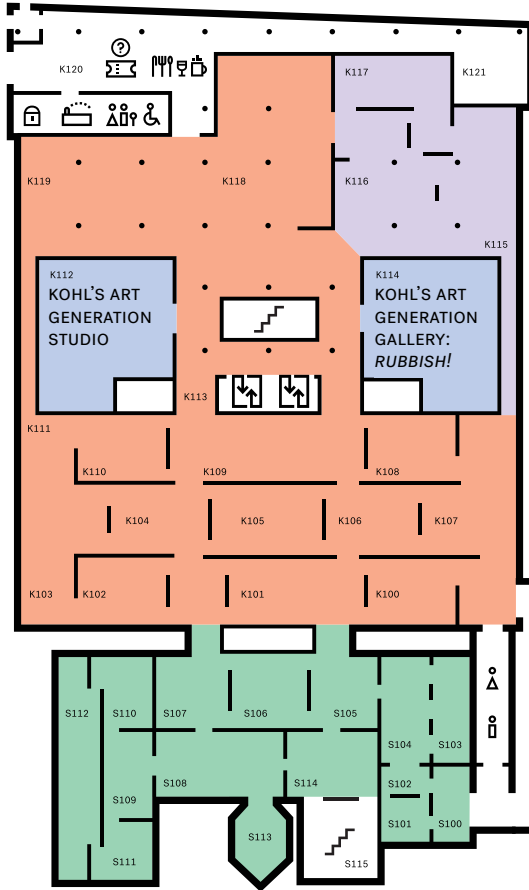

Color & Symbol Guide

Modern Art	Kohl's Art Generation
Special Exhibitions Gallery	Contemporary Art
American Art	20th- & 21st-Century Design
European Art	Photography & Media Arts
Folk & Self-Taught Art	

MEZZANINE

KOHL'S ART GENERATION LAB:
HAITIAN ART

Restroom	ATM
Men's Restroom	Coat Check
Women's Restroom	Lockers
Accessibility	Water Fountain
Parking	Information
Chihuly Sculpture	Admissions
Elevator	Food
Stairwell	Coffee
Museum Store	Wine Bar

East End

L1