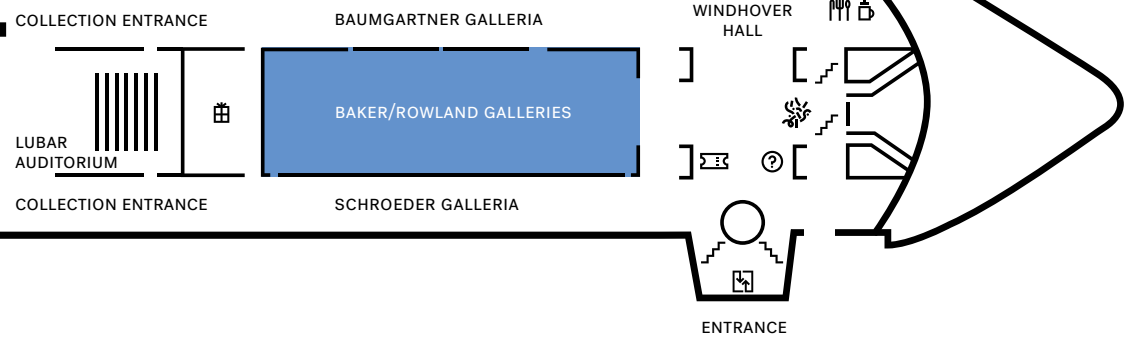

Quadracci Pavilion