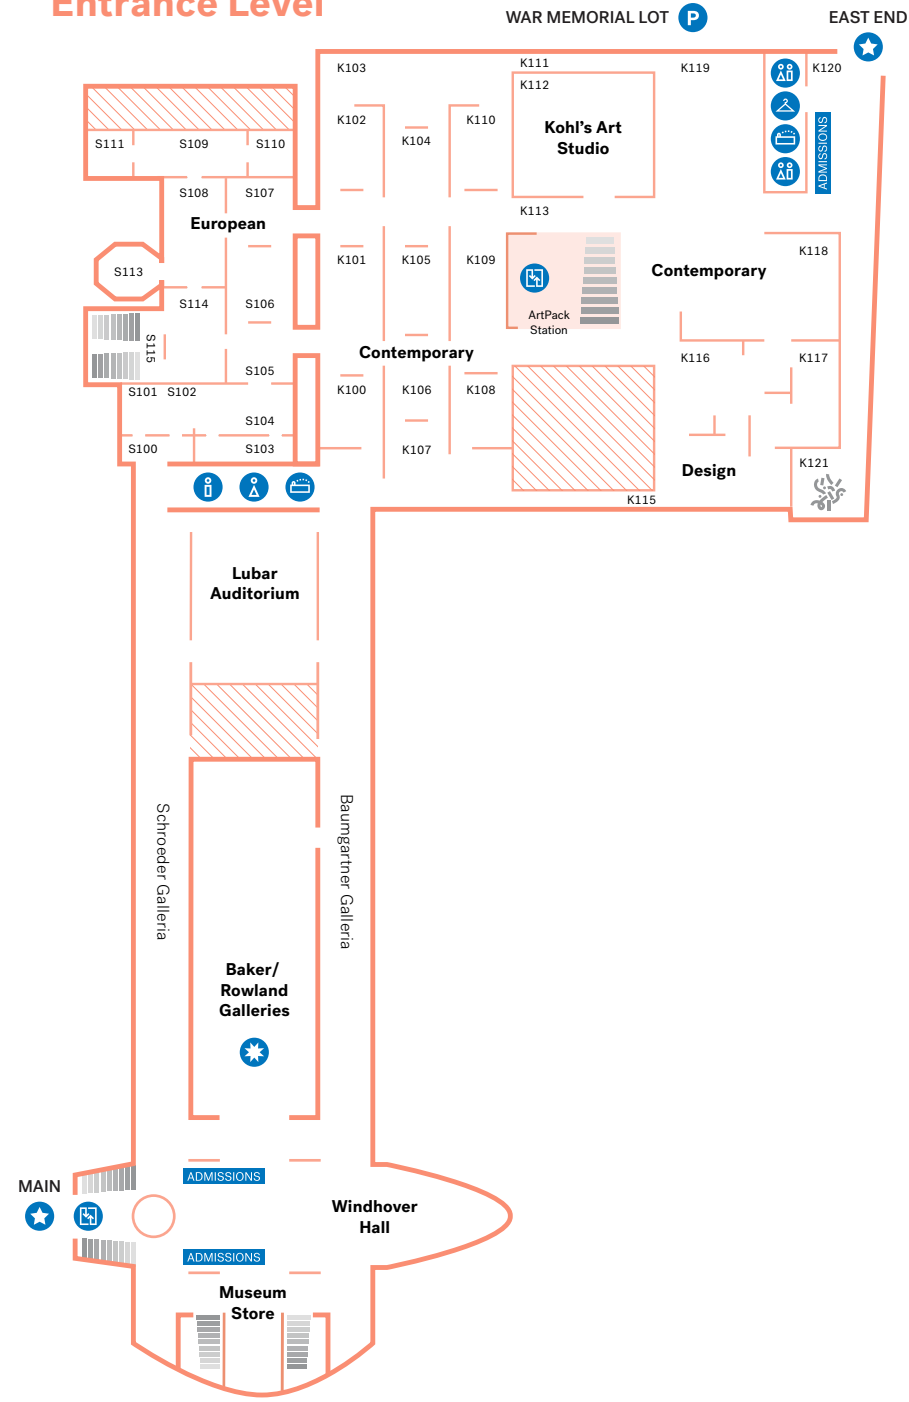

LL

Lower Level

CL

Café Level

L1

Entrance Level

M

Level 1 Mezzanine

L2

Top Level

MAP KEY

- ★ Entrance
- ⬆ Elevator
- ♿ Restrooms
- ♿ Restrooms
- P Parking
- 🚰 Water
- ♿ Gender Neutral/Family Restroom
- 🍴 Food & Drink
- 👕 Lockers
- ★ Special Exhibitions Gallery
- 📄 Stairs