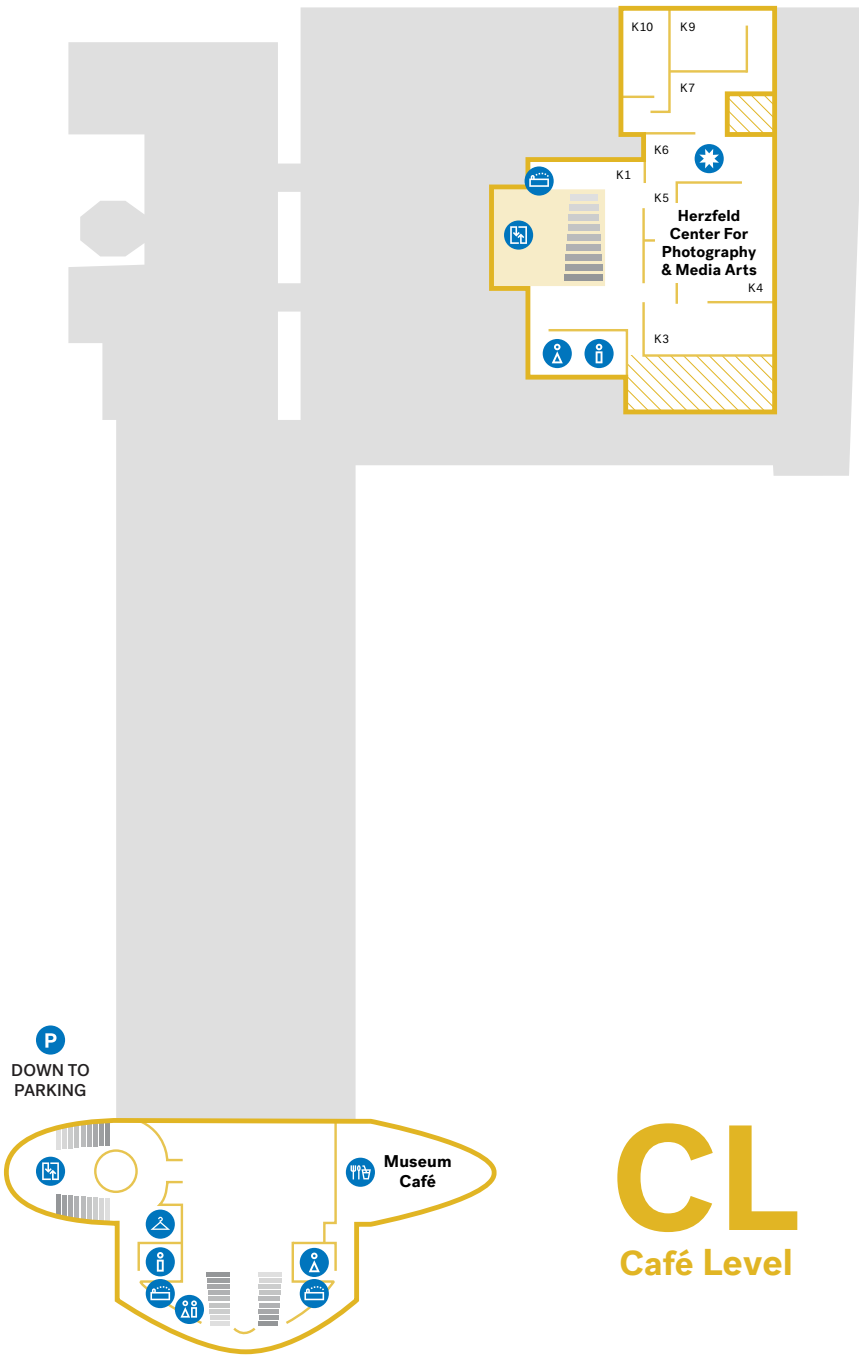

LL

Lower Level

CL

Café Level

L1

Entrance Level

M

Level 1 Mezzanine

L2

Top Level

MAP KEY

- ★ Entrance
- ⬆ Elevator
- ♿ Restrooms
- ♿ Restrooms
- P Parking
- 🚰 Water
- ♿ Gender Neutral/Family Restroom
- 🍴 Food & Drink
- 👕 Lockers
- ★ Special Exhibitions Gallery
- 📄 Stairs