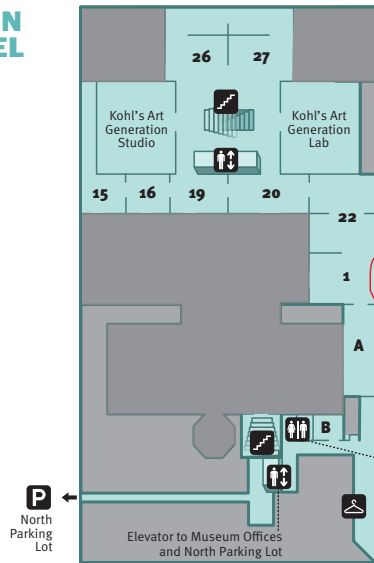

UPPER LEVEL

MEZZANINE LEVEL

MAIN LEVEL

- 1 Antiquities
- 15 American Modernism
- 16 Regionalism
- 19 Pop
- 20 New Realism
- 22 Minimal and Conceptual
- 23-28 Contemporary Collections and Exhibitions
- A Pieper Education Gallery
- B Volunteer Lounge

LOWER LEVEL

- Do not touch
- No flash photography
- Silence phones

Works of art are loaned for exhibitions, and their location within the Museum itself often changes. Works also require periodic cleaning and rest from light exposure.

- \$ ATM
- ☕ Coffee Shop
- 🧥 Coat Room
- ♿ Elevator
- 👤 Family Restroom
- 📦 Lockers
- 🅅 Parking
- 🍴 Restaurant
- 🚻 Restroom
- 🚻 Men's Restroom
- 🚻 Women's Restroom
- 🏠 Stairs