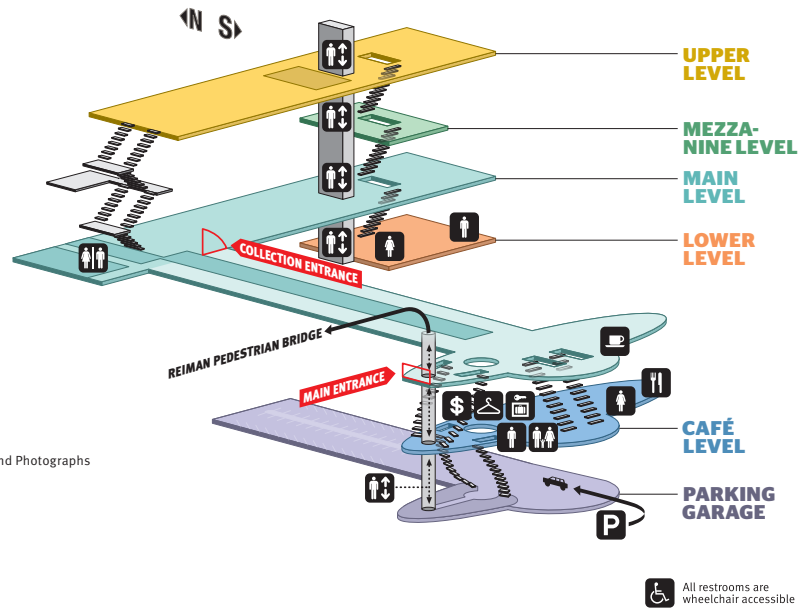

UPPER LEVEL

MEZZANINE LEVEL

MAIN LEVEL

- 1 Antiquities
- 15 American Modernism
- 16 Regionalism
- 19 Pop
- 20 New Realism
- 22 Minimal and Conceptual
- 23-28 Contemporary Collections and Exhibitions
- A Pieper Education Gallery
- B Volunteer Lounge

LOWER LEVEL

- Do not touch
- No flash photography
- Silence phones

Works of art are loaned for exhibitions, and their location within the Museum itself often changes. Works also require periodic cleaning and rest from light exposure.

- \$ ATM
- ☕ Coffee Shop
- 🧥 Coat Room
- ♿ Elevator
- 👤 Family Restroom
- 📦 Lockers
- 🅅 Parking
- 🍴 Restaurant
- 🚻 Restroom
- 🚻 Men's Restroom
- 🚻 Women's Restroom
- 🏠 Stairs